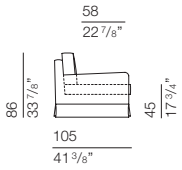

BURANO Design Giuseppe Manzoni

bracciolo larghezza 18 cm
arm width 7 1/8"

BUR000
armchair 100

100
39 3/8"

BUR001
sofa 180

180
70 7/8"

BUR002
sofa 200

200
78 3/4"

BUR003
sofa 220

220
86 5/8"

BUR004
sofa 240

240
94 1/2"

BUR005
sofa 280

280
110 1/4"