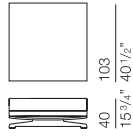

**ET0010**  
end element 193

**ET0015**  
chaise longue 101 x 175

**ET0020**  
end element with ottoman 279

**ET0025**  
end element 209

**ET0030**  
chaise longue 118 x 175

eTIME Design Roberto Picello - Umberto Cifarelli

**ET0031**  
arm with leather library

**ET0033**  
squared element 103 x 103

103  
40 1/2"

**ET0034**  
squared element with ottoman  
103 x 235

235  
92 1/2"

**ET0035**  
squared element with leather top  
103 x 235

235  
92 1/2"

**ET0038**  
ottoman 103 x 70

103  
40 1/2"

**ET0039**  
ottoman 103 x 103

103  
40 1/2"

**ET0040**  
bench 140 made by two seat of 70

140  
55 1/8"

**ET0041**  
bench 140 made by one seat of 70  
and one leather top of 70

140  
55 1/8"

**ET0037**  
mechanism up and down

75  
29 1/2"