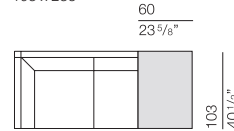

**ET0031**  
arm with leather library

**ET0033**  
squared element 103 x 103

103  
40 1/2"

**ET0034**  
squared element with ottoman  
103 x 235

235  
92 1/2"

**ET0035**  
squared element with leather top  
103 x 235

235  
92 1/2"

**ET0038**  
ottoman 103 x 70

103  
40 1/2"

**ET0039**  
ottoman 103 x 103

103  
40 1/2"

**ET0040**  
bench 140 made by two seat of 70

140  
55 1/8"

**ET0041**  
bench 140 made by one seat of 70  
and one leather top of 70