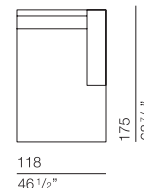

**ET0023**  
end element 137

**ET0028**  
squared element 103 x 220

**ET0009**  
end element 153

**ET0014**  
chaise longue 81 x 155

**ET0019**  
end element with ottoman 239

**ET0024**  
end element 169

**ET0029**  
chaise longue 98 x 155

**ET0010**  
end element 193

**ET0015**  
chaise longue 101 x 175

**ET0020**  
end element with ottoman 279

**ET0025**  
end element 209

**ET0030**  
chaise longue 118 x 175

eTIME Design Roberto Picello - Umberto Cifarelli

**ET0031**  
arm with leather library

**ET0033**  
squared element 103 x 103

103  
40 1/2"

**ET0034**  
squared element with ottoman  
103 x 235

235  
92 1/2"

**ET0035**  
squared element with leather top  
103 x 235

140  
55 1/8"

**ET0037**  
mechanism up and down

75  
29 1/2"