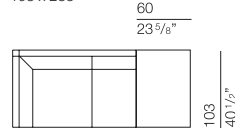

**ET0031**  
arm with leather library

**ET0033**  
squared element 103 x 103

103  
40 1/2"

**ET0034**  
squared element with ottoman  
103 x 235

235  
92 1/2"

**ET0035**  
squared element with leather top  
103 x 235

235  
92 1/2"

**ET0038**  
ottoman 103 x 70

103  
40 1/2"

**ET0039**  
ottoman 103 x 103

103  
40 1/2"

**ET0040**  
bench 140 made by two seat of 70

140  
55 1/8"

**ET0041**  
bench 140 made by one seat of 70  
and one leather top of 70