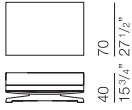

**ET0031**  
arm with leather library

**ET0033**  
squared element 103 x 103

103  
40 1/2"

**ET0034**  
squared element with ottoman  
103 x 235

235  
92 1/2"

**ET0035**  
squared element with leather top  
103 x 235

235  
92 1/2"

**ET0038**  
ottoman 103 x 70

103  
40 1/2"

**ET0039**  
ottoman 103 x 103

103  
40 1/2"

**ET0040**  
bench 140 made by two seat of 70

140  
55 1/8"

**ET0041**  
bench 140 made by one seat of 70  
and one leather top of 70