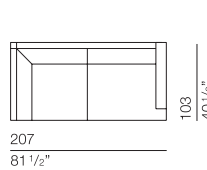

bracciolo larghezza 14 cm
arm width 5 1/2"

NEW001
sofa 174

NEW002
sofa 214

NEW003
sofa 254

NEW004
end element with ottoman 224

NEW005
end element with ottoman 264

NEW006
end element 87

NEW007
end element 107

NEW008
end element 127

NEW009
end element 160

NEW010
end element 200

NEW011
end element 240

NEW012
squared element 187

NEW013
squared element 207

NEW014
chaise longue 87 x 155

NEW015
chaise longue 107 x 175

ET0033
squared element 103 x 103

ET0034
squared element with ottoman
103 x 235

ET0035
squared element with leather
top 103 x 235

ET0038
ottoman 103 x 70

ET0039
ottoman 103 x 103

ET0040
bench 140 made by two seat of 70