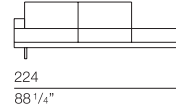

bracciolo larghezza 14 cm
arm width 5 1/2"

NEW001
sofa 174

NEW002
sofa 214

NEW003
sofa 254

NEW004
end element with ottoman 224

NEW005
end element with ottoman 264

NEW006
end element 87

NEW007
end element 107

NEW008
end element 127

NEW009
end element 160

NEW010
end element 200

NEW011
end element 240

NEW012
squared element 187

NEW013
squared element 207

NEW014
chaise longue 87 x 155

NEW015
chaise longue 107 x 175