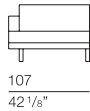

bracciolo larghezza 14 cm
arm width 5 1/2"

NEW001
sofa 174

NEW002
sofa 214

NEW003
sofa 254

NEW004
end element with ottoman 224

NEW005
end element with ottoman 264

NEW006
end element 87

NEW007
end element 107

NEW008
end element 127

NEW009
end element 160

NEW010
end element 200

NEW011
end element 240

NEW012
squared element 187

NEW013
squared element 207

NEW014
chaise longue 87 x 155

NEW015
chaise longue 107 x 175

ET0033
squared element 103 x 103

ET0034
squared element with ottoman
103 x 235

ET0035
squared element with leather
top 103 x 235

ET0038
ottoman 103 x 70

ET0039
ottoman 103 x 103

ET0040
bench 140 made by two seat of 70