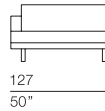

bracciolo larghezza 14 cm
arm width 5 1/2"

NEW001
sofa 174

NEW002
sofa 214

NEW003
sofa 254

NEW004
end element with ottoman 224

NEW005
end element with ottoman 264

NEW006
end element 87

NEW007
end element 107

NEW008
end element 127

NEW009
end element 160

NEW010
end element 200

NEW011
end element 240

NEW012
squared element 187

NEW013
squared element 207

NEW014
chaise longue 87 x 155

NEW015
chaise longue 107 x 175

ET0033
squared element 103 x 103

ET0034
squared element with ottoman
103 x 235

ET0035
squared element with leather
top 103 x 235

ET0038
ottoman 103 x 70

ET0039
ottoman 103 x 103

ET0040
bench 140 made by two seat of 70