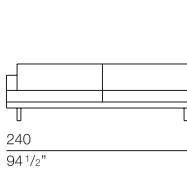

bracciolo larghezza 14 cm
arm width 5 1/2"

NEW001
sofa 174

NEW002
sofa 214

NEW003
sofa 254

NEW004
end element with ottoman 224

NEW005
end element with ottoman 264

NEW006
end element 87

NEW007
end element 107

NEW008
end element 127

NEW009
end element 160

NEW010
end element 200

NEW011
end element 240

NEW012
squared element 187

NEW013
squared element 207

NEW014
chaise longue 87 x 155

NEW015
chaise longue 107 x 175

ET0033
squared element 103 x 103

ET0034
squared element with ottoman
103 x 235

ET0035
squared element with leather
top 103 x 235

ET0038
ottoman 103 x 70

ET0039
ottoman 103 x 103

ET0040
bench 140 made by two seat of 70