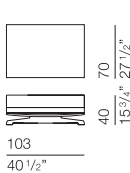

ET0033
squared element 103 x 103

ET0034
squared element with ottoman
103 x 235

ET0035
squared element with leather
top 103 x 235

ET0038
ottoman 103 x 70

ET0039
ottoman 103 x 103

ET0040
bench 140 made by two seat of 70