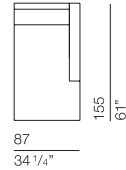

bracciolo larghezza 14 cm
arm width 5 1/2"

NEW001
sofa 174

NEW002
sofa 214

NEW003
sofa 254

NEW004
end element with ottoman 224

NEW005
end element with ottoman 264

NEW006
end element 87

NEW007
end element 107

NEW008
end element 127

NEW009
end element 160

NEW010
end element 200

NEW011
end element 240

NEW012
squared element 187

NEW013
squared element 207

NEW014
chaise longue 87 x 155

NEW015
chaise longue 107 x 175

ET0033
squared element 103 x 103

ET0034
squared element with ottoman
103 x 235

ET0035
squared element with leather
top 103 x 235

ET0038
ottoman 103 x 70

ET0039
ottoman 103 x 103

ET0040
bench 140 made by two seat of 70