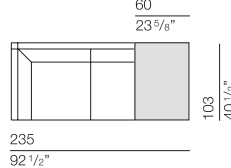

bracciolo larghezza 14 cm
arm width 5 1/2"

NEW001
sofa 174

NEW002
sofa 214

NEW003
sofa 254

NEW004
end element with ottoman 224

NEW005
end element with ottoman 264

NEW006
end element 87

NEW007
end element 107

NEW008
end element 127

NEW009
end element 160

NEW010
end element 200

NEW011
end element 240

NEW012
squared element 187

NEW013
squared element 207

NEW014
chaise longue 87 x 155

NEW015
chaise longue 107 x 175

ET0033
squared element 103 x 103

ET0034
squared element with ottoman
103 x 235

ET0035
squared element with leather
top 103 x 235

ET0038
ottoman 103 x 70

ET0039
ottoman 103 x 103

ET0040
bench 140 made by two seat of 70