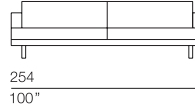

bracciolo larghezza 14 cm
arm width 5 1/2"

NEW001
sofa 174

NEW002
sofa 214

NEW003
sofa 254

NEW004
end element with ottoman 224

NEW005
end element with ottoman 264

NEW006
end element 87

NEW007
end element 107

NEW008
end element 127

NEW009
end element 160

NEW010
end element 200

NEW011
end element 240

NEW012
squared element 187

NEW013
squared element 207

NEW014
chaise longue 87 x 155

NEW015
chaise longue 107 x 175