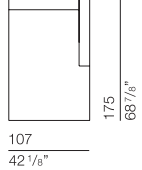

bracciolo larghezza 14 cm
arm width 5 1/2"

NEW001
sofa 174

NEW002
sofa 214

NEW003
sofa 254

NEW004
end element with ottoman 224

NEW005
end element with ottoman 264

NEW006
end element 87

NEW007
end element 107

NEW008
end element 127

NEW009
end element 160

NEW010
end element 200

NEW011
end element 240

NEW012
squared element 187

NEW013
squared element 207

NEW014
chaise longue 87 x 155

NEW015
chaise longue 107 x 175