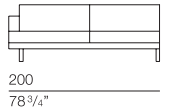

bracciolo larghezza 14 cm
arm width 5 1/2"

NEW001
sofa 174

NEW002
sofa 214

NEW003
sofa 254

NEW004
end element with ottoman 224

NEW005
end element with ottoman 264

NEW006
end element 87

NEW007
end element 107

NEW008
end element 127

NEW009
end element 160

NEW010
end element 200

NEW011
end element 240

NEW012
squared element 187

NEW013
squared element 207

NEW014
chaise longue 87 x 155

NEW015
chaise longue 107 x 175