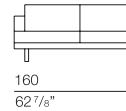

bracciolo larghezza 14 cm
arm width 5 1/2"

NEW001
sofa 174

NEW002
sofa 214

NEW003
sofa 254

NEW004
end element with ottoman 224

NEW005
end element with ottoman 264

NEW006
end element 87

NEW007
end element 107

NEW008
end element 127

NEW009
end element 160

NEW010
end element 200

NEW011
end element 240

NEW012
squared element 187

NEW013
squared element 207

NEW014
chaise longue 87 x 155

NEW015
chaise longue 107 x 175