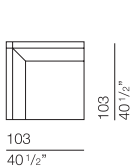

bracciolo larghezza 14 cm
arm width 5 1/2"

NEW001
sofa 174

NEW002
sofa 214

NEW003
sofa 254

NEW004
end element with ottoman 224

NEW005
end element with ottoman 264

NEW006
end element 87

NEW007
end element 107

NEW008
end element 127

NEW009
end element 160

NEW010
end element 200

NEW011
end element 240

NEW012
squared element 187

NEW013
squared element 207

NEW014
chaise longue 87 x 155

NEW015
chaise longue 107 x 175

ET0033
squared element 103 x 103

ET0034
squared element with ottoman
103 x 235

ET0035
squared element with leather
top 103 x 235

ET0038
ottoman 103 x 70

ET0039
ottoman 103 x 103

ET0040
bench 140 made by two seat of 70