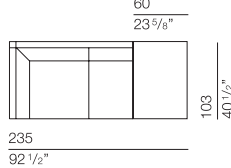

bracciolo larghezza 14 cm
arm width 5 1/2"

NEW001
sofa 174

NEW002
sofa 214

NEW003
sofa 254

NEW004
end element with ottoman 224

NEW005
end element with ottoman 264

NEW006
end element 87

NEW007
end element 107

NEW008
end element 127

NEW009
end element 160

NEW010
end element 200

NEW011
end element 240

NEW012
squared element 187

NEW013
squared element 207

NEW014
chaise longue 87 x 155

NEW015
chaise longue 107 x 175

ET0033
squared element 103 x 103

ET0034
squared element with ottoman
103 x 235

ET0035
squared element with leather
top 103 x 235

ET0038
ottoman 103 x 70

ET0039
ottoman 103 x 103

ET0040
bench 140 made by two seat of 70