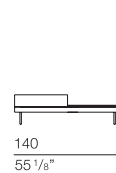

NEW008
end element 127

NEW009
end element 160

NEW010
end element 200

NEW011
end element 240

NEW012
squared element 187

NEW013
squared element 207

NEW014
chaise longue 87 x 155

NEW015
chaise longue 107 x 175

ET0033
squared element 103 x 103

ET0034
squared element with ottoman
103 x 235

ET0035
squared element with leather
top 103 x 235

ET0038
ottoman 103 x 70

ET0039
ottoman 103 x 103

ET0040
bench 140 made by two seat of 70

ET0041
bench 140 made by one seat of 70
and one leather top of 70

ET0037
mechanism up and down