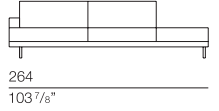

bracciolo larghezza 14 cm
arm width 5 1/2"

NEW001
sofa 174

NEW002
sofa 214

NEW003
sofa 254

NEW004
end element with ottoman 224

NEW005
end element with ottoman 264

NEW006
end element 87

NEW007
end element 107

NEW008
end element 127

NEW009
end element 160

NEW010
end element 200

NEW011
end element 240

NEW012
squared element 187

NEW013
squared element 207

NEW014
chaise longue 87 x 155

NEW015
chaise longue 107 x 175

ET0033
squared element 103 x 103

ET0034
squared element with ottoman
103 x 235

ET0035
squared element with leather
top 103 x 235

ET0038
ottoman 103 x 70

ET0039
ottoman 103 x 103

ET0040
bench 140 made by two seat of 70