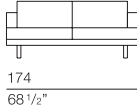

bracciolo larghezza 14 cm
arm width 5 1/2"

NEW001
sofa 174

NEW002
sofa 214

NEW003
sofa 254

NEW004
end element with ottoman 224

NEW005
end element with ottoman 264

NEW006
end element 87

NEW007
end element 107

NEW008
end element 127

NEW009
end element 160

NEW010
end element 200

NEW011
end element 240

NEW012
squared element 187

NEW013
squared element 207

NEW014
chaise longue 87 x 155

NEW015
chaise longue 107 x 175