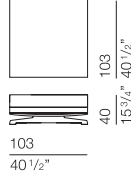

ET0033
squared element 103 x 103

ET0034
squared element with ottoman
103 x 235

ET0035
squared element with leather
top 103 x 235

ET0038
ottoman 103 x 70

ET0039
ottoman 103 x 103

ET0040
bench 140 made by two seat of 70