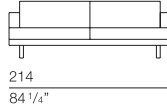

bracciolo larghezza 14 cm
arm width 5 1/2"

NEW001
sofa 174

NEW002
sofa 214

NEW003
sofa 254

NEW004
end element with ottoman 224

NEW005
end element with ottoman 264

NEW006
end element 87

NEW007
end element 107

NEW008
end element 127

NEW009
end element 160

NEW010
end element 200

NEW011
end element 240

NEW012
squared element 187

NEW013
squared element 207

NEW014
chaise longue 87 x 155

NEW015
chaise longue 107 x 175