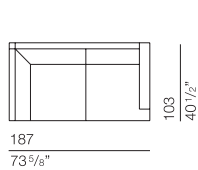

bracciolo larghezza 14 cm
arm width 5 1/2"

NEW001
sofa 174

NEW002
sofa 214

NEW003
sofa 254

NEW004
end element with ottoman 224

NEW005
end element with ottoman 264

NEW006
end element 87

NEW007
end element 107

NEW008
end element 127

NEW009
end element 160

NEW010
end element 200

NEW011
end element 240

NEW012
squared element 187

NEW013
squared element 207

NEW014
chaise longue 87 x 155

NEW015
chaise longue 107 x 175

ET0033
squared element 103 x 103

ET0034
squared element with ottoman
103 x 235

ET0035
squared element with leather
top 103 x 235

ET0038
ottoman 103 x 70

ET0039
ottoman 103 x 103

ET0040
bench 140 made by two seat of 70