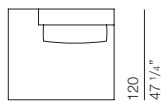

ANYWAY Design Adriano Castiglioni

bracciolo larghezza 22 cm
arm width

AW0000
armchair 110

110
43 1/4"

AW0005
end element 95

95
37 3/8"

AW0010
end element 185

185
72 7/8"

AW0019
central element 180

180
70 7/8"

AW0023
ottoman 100 x 100

100
39 3/8"

100
39 3/8"

AW0027
central element 140 P120

140
55 1/8"

AW0031
central element
with ottoman 140 P120

140
55 1/8"

140
55 1/8"

AW0001
sofa 190

190
74 3/4"

AW0006
end element 105

105
41 3/8"

AW0011
end element 205

205
80 3/4"