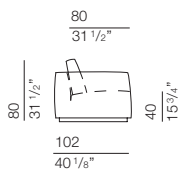

ANYWAY Design Adriano Castiglioni

bracciolo larghezza 22 cm
arm width

AW0000
armchair 110

110
43 1/4"

AW0005
end element 95

95
37 3/8"

AW0010
end element 185

185
72 7/8"

AW0019
central element 180

180
70 7/8"

AW0023
ottoman 100 x 100

100
39 3/8"

100
39 3/8"

AW0027
central element 140 P120

140
55 1/8"

AW0031
central element
with ottoman 140 P120

140
55 1/8"

140
55 1/8"

AW0001
sofa 190

190
74 3/4"

AW0006
end element 105

105
41 3/8"

AW0011
end element 205

205
80 3/4"

AW0018
central element 160

160
62 7/8"

AW0013
squared element 100 x 100

100
39 3/8"