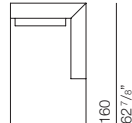

160
62 7/8"

160
62 7/8"

AW0002
sofa 210

210
82 5/8"

AW0007
end element 125

125
49 1/4"

AW0012
end element 225

225
88 5/8"

AW0021
chaise longue 100 x 160

100
39 3/8"

AW0025
central element
with ottoman 140 P102

102
40 7/8"

140
55 1/8"

AW0029
central element 180 P120

180
70 7/8"

AW0003
sofa 230

230
90 1/2"

AW0008
end element 145

145
57 1/8"

AW0017
central element 140

140
55 1/8"

AW0022
chaise longue 120 x 160

120
47 1/4"

AW0026
central element
with ottoman 160 P102