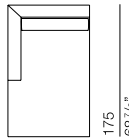

240
94 1/2"

BARC017
end element 260

260
102 3/8"

BARC008
central element 140

140
55 1/2"

BARC009
central element 160

160
62 7/8"

BARC010
central element 180

180
70 7/8"

BARC018
chaise longue 100 x 175

100
39 3/8"

175
68 7/8"

BARC019
chaise longue 120 x 175

120
47 1/4"

175
68 7/8"

BARC022
ottoman 100 x 100

100
39 3/8"

100
39 3/8"

BARC020
central element
with ottoman 240 P100

240
94 1/2"

100
39 3/8"

83
32 5/8"

BARC021
central element
with ottoman 260 P100

260
102 3/8"