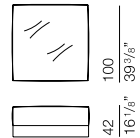

BARCLAY Design Giuseppe Manzoni

BARC001
armchair 110

110
43 1/4"

BARC002
sofa 178

178
70 1/8"

BARC003
sofa 198

198
77 7/8"

BARC004
sofa 218

240
94 1/2"

BARC017
end element 260

260
102 3/8"

BARC008
central element 140

140
55 1/2"

BARC009
central element 160

160
62 7/8"

BARC010
central element 180

180
70 7/8"

BARC018
chaise longue 100 x 175

100
39 3/8"

175
68 7/8"

BARC019
chaise longue 120 x 175

120
47 1/4"

175
68 7/8"

BARC022
ottoman 100 x 100

100
39 3/8"

100
39 3/8"

BARC020
central element
with ottoman 240 P100

240
94 1/2"

100
39 3/8"

83
32 5/8"

BARC021
central element
with ottoman 260 P100

260
102 3/8"