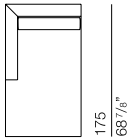

240
94 1/2"

BARC017
end element 260

260
102 3/8"

BARC008
central element 140

140
55 1/2"

BARC009
central element 160

160
62 7/8"

BARC010
central element 180

180
70 7/8"

BARC018
chaise longue 100 x 175

100
39 3/8"

175
68 7/8"

BARC019
chaise longue 120 x 175

120
47 1/4"

175
68 7/8"

BARC022
ottoman 100 x 100

100
39 3/8"

100
39 3/8"

BARC020
central element
with ottoman 240 P100

240
94 1/2"

100
39 3/8"

83
32 5/8"

BARC021
central element
with ottoman 260 P100

260
102 3/8"