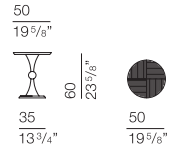

CLESSIDRA Design Giuseppe Manzoni

CLE001
ø 80

CLE002
ø 65

CLE003
ø 50

examples of possible compositions