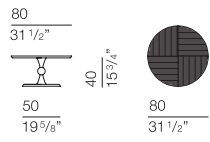

CLESSIDRA Design Giuseppe Manzoni

CLE001
ø 80

CLE002
ø 65

CLE003
ø 50

examples of possible compositions