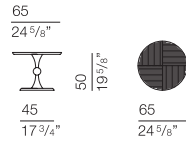

CLESSIDRA Design Giuseppe Manzoni

CLE001
ø 80

CLE002
ø 65

CLE003
ø 50

examples of possible compositions