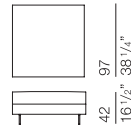

CLIFFORD Design Studio Res

bracciolo larghezza 15 cm
arm width 5 7/8"

CLI001
armchair 90

90
35 3/8"

CLI002
sofa 160

160
62 7/8"

CLI003
sofa 190

190
74 3/4"

CLI008
end element 145

145
57 1/8"

CLI009
end element 175

175
68 7/8"

CLI010
end element 205

205
80 3/4"

CLI011
chaise longue 95 x 160

95
37 3/8"

CLI012
chaise longue 110 x 160

110
43 1/4"

CLI013
squared element 97 x 97

97
38 1/4"

CLI014
ottoman 97 x 97

97
38 1/4"