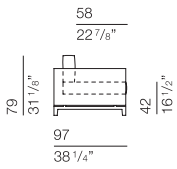

CLIFFORD Design Studio Res

bracciolo larghezza 15 cm
arm width 5 7/8"

CLI001
armchair 90

90
35 3/8"

CLI002
sofa 160

160
62 7/8"

CLI003
sofa 190

190
74 3/4"

CLI004
sofa 220

220
86 3/8"

CLI005
end element 80

80
31 1/2"

CLI006
end element 95

95
37 3/8"

CLI007
end element 110

110
43 1/4"

CLI008
end element 145

145
57 1/8"

CLI009
end element 175

175
68 7/8"

CLI010
end element 205

205
80 3/4"

CLI011
chaise longue 95 x 160

95
37 3/8"

CLI012
chaise longue 110 x 160

110
43 1/4"

CLI013
squared element 97 x 97

97
38 1/4"

CLI014
ottoman 97 x 97

97
38 1/4"