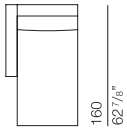

CLIFFORD Design Studio Res

bracciolo larghezza 15 cm
arm width 5 7/8"

CLI001
armchair 90

90
35 3/8"

CLI002
sofa 160

160
62 7/8"

CLI003
sofa 190

190
74 3/4"

CLI004
sofa 220

220
86 3/8"

CLI005
end element 80

80
31 1/2"

CLI006
end element 95

95
37 3/8"

CLI007
end element 110

110
43 1/4"

CLI008
end element 145

145
57 1/8"

CLI009
end element 175

175
68 7/8"

CLI010
end element 205

205
80 3/4"

CLI011
chaise longue 95 x 160

95
37 3/8"

CLI012
chaise longue 110 x 160

110
43 1/4"

CLI013
squared element 97 x 97

97
38 1/4"

CLI014
ottoman 97 x 97

97
38 1/4"