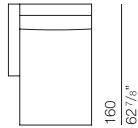

CLIFFORD Design Studio Res

bracciolo larghezza 15 cm
arm width 5 7/8"

CLI001
armchair 90

90
35 3/8"

CLI002
sofa 160

160
62 7/8"

CLI003
sofa 190

190
74 3/4"

CLI004
sofa 220

220
86 3/8"

CLI005
end element 80

80
31 1/2"

CLI006
end element 95

95
37 3/8"

CLI007
end element 110

110
43 1/4"

CLI008
end element 145

145
57 1/8"

CLI009
end element 175

175
68 7/8"

CLI010
end element 205

205
80 3/4"

CLI011
chaise longue 95 x 160

95
37 3/8"

CLI012
chaise longue 110 x 160

110
43 1/4"

CLI013
squared element 97 x 97

97
38 1/4"

CLI014
ottoman 97 x 97

97
38 1/4"