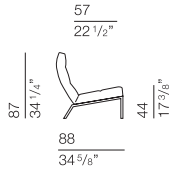

DB6 Design Danilo Bonfanti

bracciolo larghezza 8 cm
arm width 3 1/8"

DB0600
armchair

76
29 7/8"

DB0603
armchair with arms

70
27 1/2"

DB0601
ottoman

47
18 1/2"
76
29 7/8"
44
17 3/8"

DB0602
chaise longue

126
49 5/8"
140
55 1/8"