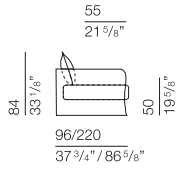

## DOLCENUVOLA Design Studio Res

bracciolo larghezza 22 cm  
arm width 8 5/8"

**080010**  
armchair 100

100  
39 3/8"

**DN0040**  
armchair 130 bed 70

130  
51 1/8"

**080020**  
sofa 160  
**DN0050**  
sofa 160 bed 100

160  
62 7/8"

**080040**  
sofa 180  
**DN0060**  
sofa 180 bed 120

180  
70 7/8"

**080030**  
sofa 200  
**DN0070**  
sofa 200 bed 140

200  
78 3/4"

**080060**  
sofa 220  
**DN0080**  
sofa 220 bed 160

220  
86 5/8"