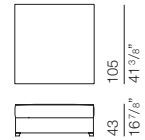

### DOUB14

chaise longue 118 x 175

118  
46 1/8"

175  
68 7/8"

### DOUB17

chaise longue 108 x 200

108  
42 1/2"

200  
78 3/4"

### DOUB15

squared element 105 x 105

105  
41 3/8"

105  
41 3/8"

### DOUB16

ottoman 105 x 105

105  
41 3/8"

43  
16 7/8"

105  
41 3/8"