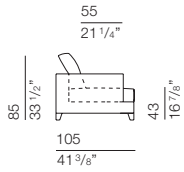

### DOUB17

chaise longue 108 x 200

108  
42 1/2"

200  
78 3/4"

### DOUB15

squared element 105 x 105

105  
41 3/8"

105  
41 3/8"

### DOUB16

ottoman 105 x 105

105  
41 3/8"

43  
16 7/8"

105  
41 3/8"

## DOUGLAS Design Giuseppe Manzoni

SENZA BALZA

bracciolo larghezza 22 cm  
arm width 8 5/8"

**DOU001**  
sofa 186

186  
73 1/4"

**DOU002**  
sofa 216

216  
85 7/8"

**DOU003**  
sofa 236