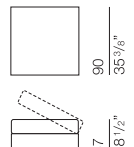

MAESTRO Design Danilo Bonfanti

bracciolo larghezza 12 cm
arm width 4 3/4"

MS001
armchair 90

90
35 3/8"

MS002
armchair 112 bed 70

112
44 1/8"

MS003
sofa 142
MS004
sofa 142 bed 100

142
55 7/8"

MS00180
end element 153
MS00190
end element 153 bed 120

153
60 1/4"

MS00200
end element 173
MS00210
end element 173 bed 140

173
68 1/8"

MS00220
end element 193
MS00230
end element 193 bed 160

193
75 1/8"

MS00270
squared element 94 x 94

94
37"

MS00260
chaise longue P170 L92

170
66 7/8"

MS00290
chaise longue with storage
D170 W92

170
66 7/8"

MS00280
ottoman 90 x 90

90
35 3/8"

MS00250
ottoman with storage
D90 W90