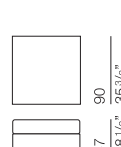

MS00180
end element 153
MS00190
end element 153 bed 120

153
60 1/4"

MS00200
end element 173
MS00210
end element 173 bed 140

173
68 1/8"

MS00220
end element 193
MS00230
end element 193 bed 160

193
75 1/8"

MS00270
squared element 94 x 94

94
37"

MS00260
chaise longue P170 L92

170
66 7/8"

MS00290
chaise longue with storage
D170 W92

170
66 7/8"

MS00280
ottoman 90 x 90

90
35 3/8"

MS00250
ottoman with storage
D90 W90