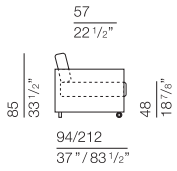

MAESTRO Design Danilo Bonfanti

bracciolo larghezza 12 cm
arm width 4 3/4"

MS001
armchair 90

90
35 3/8"

MS002
armchair 112 bed 70

112
44 1/8"

MS003
sofa 142
MS004
sofa 142 bed 100

142
55 7/8"

MS005
sofa 162
MS006
sofa 162 bed 120

162
63 3/4"

MS007
sofa 182
MS008
sofa 182 bed 140

182
71 5/8"

MS009
sofa 202
MS010
sofa 202 bed 160

202
79 1/2"

MS0130
end element 73

73
28 3/4"

MS0140
end element 83

83
32 5/8"

MS0150
end element 93

93
36 5/8"

MS0110
end element 103
MS0120
end element 103 bed 70

103
40 1/2"

MS00160
end element 133
MS00170
end element 133 bed 100

133
52 3/8"

MS00180
end element 153
MS00190
end element 153 bed 120

153
60 1/4"

MS00200
end element 173
MS00210
end element 173 bed 140

173
68 1/8"

MS00220
end element 193
MS00230
end element 193 bed 160

193
75 1/8"

MS00270
squared element 94 x 94