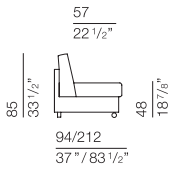

MAESTRO SENZA BRACCIOLI Design Danilo Bonfanti

MS222
armchair 98 bed 70

98
38 5/8"

MS333
sofa 128 bed 100

128
50 3/8"

MS555
sofa 148 bed 120

148
58 1/4"

MS777
sofa 168 bed 140

168
66 1/8"

MS999
sofa 188 bed 160

188
74"