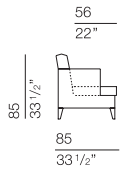

bodema

MARYANNE Design Giuseppe Manzoni

MARY003
armchair 83

83
32 5/8"

MARY005
ottoman Maryanne 80 x 50

80
31 1/2"

50
19 5/8"

bracciolo larghezza 16 cm
arm width 6 1/4"