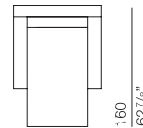

MR. FLOYD Design Giuseppe Manzoni

bracciolo larghezza 17 cm
arm width 6 3/4"

MR0000
armchair 101

101
39 3/4"

MR0001
sofa 170

170
66 7/8"

MR0002
sofa 200

200
78 3/4"

MR0011
squared element 106 x 106

106
41 3/4"

MR0012
chaise longue 98 x 160

98
38 5/8"

MR0013
chaise longue 108 x 160

108
42 1/2"

MR0014
dormeuse chaise longue 116 x 160

116
45 5/8"