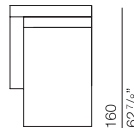

MR. FLOYD Design Giuseppe Manzoni

bracciolo larghezza 17 cm
arm width 6 3/4"

MR0000
armchair 101

101
39 3/4"

MR0001
sofa 170

170
66 7/8"

MR0002
sofa 200

200
78 3/4"

MR0011
squared element 106 x 106

106
41 3/4"

MR0012
chaise longue 98 x 160

98
38 5/8"

MR0013
chaise longue 108 x 160

108
42 1/2"

MR0014
dormeuse chaise longue 116 x 160

116
45 5/8"

MR0015z
ottoman 80 x 80

80
31 1/2"