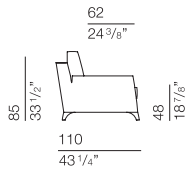

MR. FLOYD Design Giuseppe Manzoni

bracciolo larghezza 17 cm
arm width 6 3/4"

MR0000
armchair 101

101
39 3/4"

MR0001
sofa 170

170
66 7/8"

MR0002
sofa 200

200
78 3/4"

MR0003
sofa 220

220
86 5/8"

MR0004
sofa 235

235
92 1/2"

MR0005
sofa 282

282
111"

MR0006
end element 152

152
59 7/8"

MR0007
end element 182

182
71 5/8"

MR0008
end element 202

202
79 1/2"

MR0009
end element 217

217
85 3/8"

MR0010
end element 264

264
103 7/8"

MR0011
squared element 106 x 106

106
41 3/4"

MR0012
chaise longue 98 x 160

98
38 5/8"

MR0013
chaise longue 108 x 160

108
42 1/2"

MR0014
dormeuse chaise longue 116 x 160

116
45 5/8"