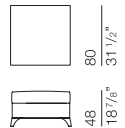

116
45 5/8"

MR0015z
ottoman 80 x 80