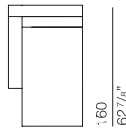

MR. FLOYD Design Giuseppe Manzoni

bracciolo larghezza 17 cm
arm width 6 3/4"

MR0000
armchair 101

101
39 3/4"

MR0001
sofa 170

170
66 7/8"

MR0002
sofa 200

200
78 3/4"

MR0003
sofa 220

220
86 5/8"

MR0004
sofa 235

235
92 1/2"

MR0005
sofa 282

282
111"

MR0006
end element 152

152
59 7/8"

MR0007
end element 182

182
71 5/8"

MR0008
end element 202

202
79 1/2"

MR0009
end element 217

217
85 3/8"

MR0010
end element 264

264
103 7/8"

MR0011
squared element 106 x 106

106
41 3/4"

MR0012
chaise longue 98 x 160

98
38 5/8"

MR0013
chaise longue 108 x 160

108
42 1/2"

MR0014
dormeuse chaise longue 116 x 160

116
45 5/8"