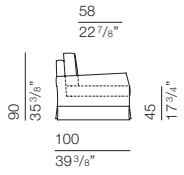

## MURANO Design Giuseppe Manzoni

bracciolo larghezza 22 cm  
arm width 8 5/8"

**MUR000**  
armchair 104

104  
40 7/8"

**MUR001**  
sofa 184

184  
72 1/2"

**MUR002**  
sofa 204

204  
80 3/8"

**MUR003**  
sofa 224

224  
88 1/4"

**MUR004**  
sofa 244

244  
96 1/8"

**MUR005**  
sofa 284

284  
111 3/4"