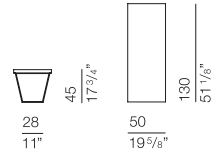

PONTE Design Giuseppe Manzoni

PON001 P130 L90 H35

PON003 P60 L60 H60

PON002 P130 L50 H45

PON004 P45 L31 H16

examples of possible compositions