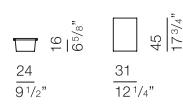

PONTE Design Giuseppe Manzoni

PON001 P130 L90 H35

PON003 P60 L60 H60

PON002 P130 L50 H45

PON004 P45 L31 H16

examples of possible compositions