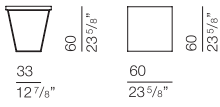

PONTE Design Giuseppe Manzoni

PON001 P130 L90 H35

PON003 P60 L60 H60

PON002 P130 L50 H45

PON004 P45 L31 H16

examples of possible compositions