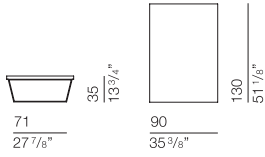

PONTE Design Giuseppe Manzoni

PON001 P130 L90 H35

PON003 P60 L60 H60

PON002 P130 L50 H45

PON004 P45 L31 H16

examples of possible compositions