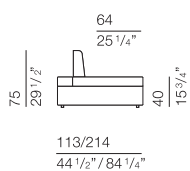

ROCK Design Danilo Bonfanti

bracciolo larghezza 15 cm
arm width 5 7/8"

RK103
sofa 113 bed 70

113
44 1/2"

RK102
sofa 163 bed 120

163
64 1/8"

RK101
sofa 183 bed 140

183
72"

RK100
sofa 203 bed 160

203
79 7/8"

bracciolo larghezza 15 cm
arm width 5 7/8"

RK203
sofa 113 bed 70

113
44 1/2"

RK202
sofa 163 bed 120

163
64 1/8"

RK201
sofa 183 bed 140

183
72"

RK200
sofa 203 bed 160

203
79 7/8"

PR005
sofa 220 bed 160

75 43
29 1/2" 16 7/8"