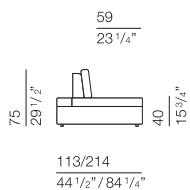

ROCK Design Danilo Bonfanti

bracciolo larghezza 15 cm
arm width 5 7/8"

RK103
sofa 113 bed 70

113
44 1/2"

RK102
sofa 163 bed 120

163
64 1/8"

RK101
sofa 183 bed 140

183
72"

RK100
sofa 203 bed 160

203
79 7/8"

bracciolo larghezza 15 cm
arm width 5 7/8"

RK203
sofa 113 bed 70

113
44 1/2"

RK202
sofa 163 bed 120

163
64 1/8"

RK201
sofa 183 bed 140

183
72"

RK200
sofa 203 bed 160

203
79 7/8"

PR005
sofa 220 bed 160

75 43
29 1/2" 16 7/8"