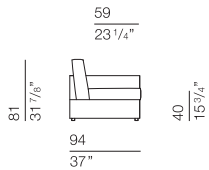

## WAVE Design Studio Res

**WV0000**  
armchair 105

105  
41 3/8"

**WV0001**  
sofa 170

170  
66 7/8"

**WV0002**  
sofa 190

190  
74 3/4"

**WV0003**  
sofa 210

210  
82 5/8"

**WV0004**  
sofa 235

235  
92 1/2"

**WV0005**  
sofa 265

265  
104 3/8"

**WV0006**  
sofa 295

295  
116 1/8"

**WV0007**  
end element 85

170  
66 7/8"

**WV0012**  
end element 190

190  
74 3/4"

**WV0013**  
end element 215

215  
84 3/8"

**WV0014**  
end element 245

245  
96 1/2"

**WV0015**  
end element 275

275  
108 1/4"

**WV0016**  
squared element 95 x 95

95  
37 3/8"

**WV0017**  
chaise longue 95 x 180

95  
37 3/8"

180  
70 7/8"

**WV0018**  
ottoman 95 x 95

95  
37 3/8"