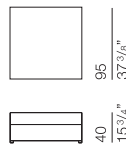

170  
66 7/8"

**WV0012**  
end element 190

190  
74 3/4"

**WV0013**  
end element 215

215  
84 3/8"

**WV0014**  
end element 245

245  
96 1/2"

**WV0015**  
end element 275

275  
108 1/4"

**WV0016**  
squared element 95 x 95

95  
37 3/8"

**WV0017**  
chaise longue 95 x 180

95  
37 3/8"

180  
70 7/8"

**WV0018**  
ottoman 95 x 95

95  
37 3/8"

40  
15 3/4"

95  
37 3/8"