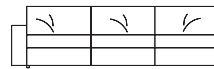

170  
66 7/8"

**WV0012**  
end element 190

190  
74 3/4"

**WV0013**  
end element 215

215  
84 3/8"

**WV0014**  
end element 245

245  
96 1/2"

**WV0015**  
end element 275

275  
108 1/4"

**WV0016**  
squared element 95 x 95

95  
37 3/8"

**WV0017**  
chaise longue 95 x 180

95  
37 3/8"

180  
70 7/8"

**WV0018**  
ottoman 95 x 95

95  
37 3/8"