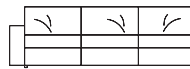

170  
66 7/8"

**WV0012**  
end element 190

190  
74 3/4"

**WV0013**  
end element 215

215  
84 3/8"

**WV0014**  
end element 245

245  
96 1/2"

**WV0015**  
end element 275

275  
108 1/4"

**WV0016**  
squared element 95 x 95

95  
37 3/8"

**WV0017**  
chaise longue 95 x 180

95  
37 3/8"

180  
70 7/8"

**WV0018**  
ottoman 95 x 95

95  
37 3/8"