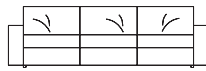

## WAVE Design Studio Res

**WV0000**  
armchair 105

105  
41 3/8"

**WV0001**  
sofa 170

170  
66 7/8"

**WV0002**  
sofa 190

190  
74 3/4"

**WV0003**  
sofa 210

210  
82 5/8"

**WV0004**  
sofa 235

235  
92 1/2"

**WV0005**  
sofa 265

265  
104 3/8"

**WV0006**  
sofa 295

295  
116 1/8"

**WV0007**  
end element 85