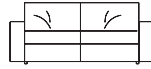

## WAVE Design Studio Res

**WV0000**  
armchair 105

105  
41 3/8"

**WV0001**  
sofa 170

170  
66 7/8"

**WV0002**  
sofa 190

190  
74 3/4"

**WV0003**  
sofa 210

210  
82 5/8"

**WV0004**  
sofa 235

235  
92 1/2"

**WV0005**  
sofa 265

265  
104 3/8"

**WV0006**  
sofa 295

295  
116 1/8"

**WV0007**  
end element 85