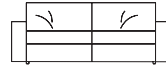

## WAVE Design Studio Res

**WV0000**  
armchair 105

105  
41 3/8"

**WV0001**  
sofa 170

170  
66 7/8"

**WV0002**  
sofa 190

190  
74 3/4"

**WV0003**  
sofa 210

210  
82 5/8"

**WV0004**  
sofa 235

235  
92 1/2"

**WV0005**  
sofa 265

265  
104 3/8"

**WV0006**  
sofa 295

295  
116 1/8"

**WV0007**  
end element 85