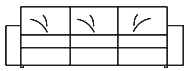

## WAVE Design Studio Res

**WV0000**  
armchair 105

105  
41 3/8"

**WV0001**  
sofa 170

170  
66 7/8"

**WV0002**  
sofa 190

190  
74 3/4"

**WV0003**  
sofa 210

210  
82 5/8"

**WV0004**  
sofa 235

235  
92 1/2"

**WV0005**  
sofa 265

265  
104 3/8"

**WV0006**  
sofa 295

295  
116 1/8"

**WV0007**  
end element 85