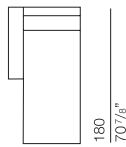

170  
66 7/8"

**WV0012**  
end element 190

190  
74 3/4"

**WV0013**  
end element 215

215  
84 3/8"

**WV0014**  
end element 245

245  
96 1/2"

**WV0015**  
end element 275

275  
108 1/4"

**WV0016**  
squared element 95 x 95

95  
37 3/8"

**WV0017**  
chaise longue 95 x 180

95  
37 3/8"

180  
70 7/8"

**WV0018**  
ottoman 95 x 95

95  
37 3/8"